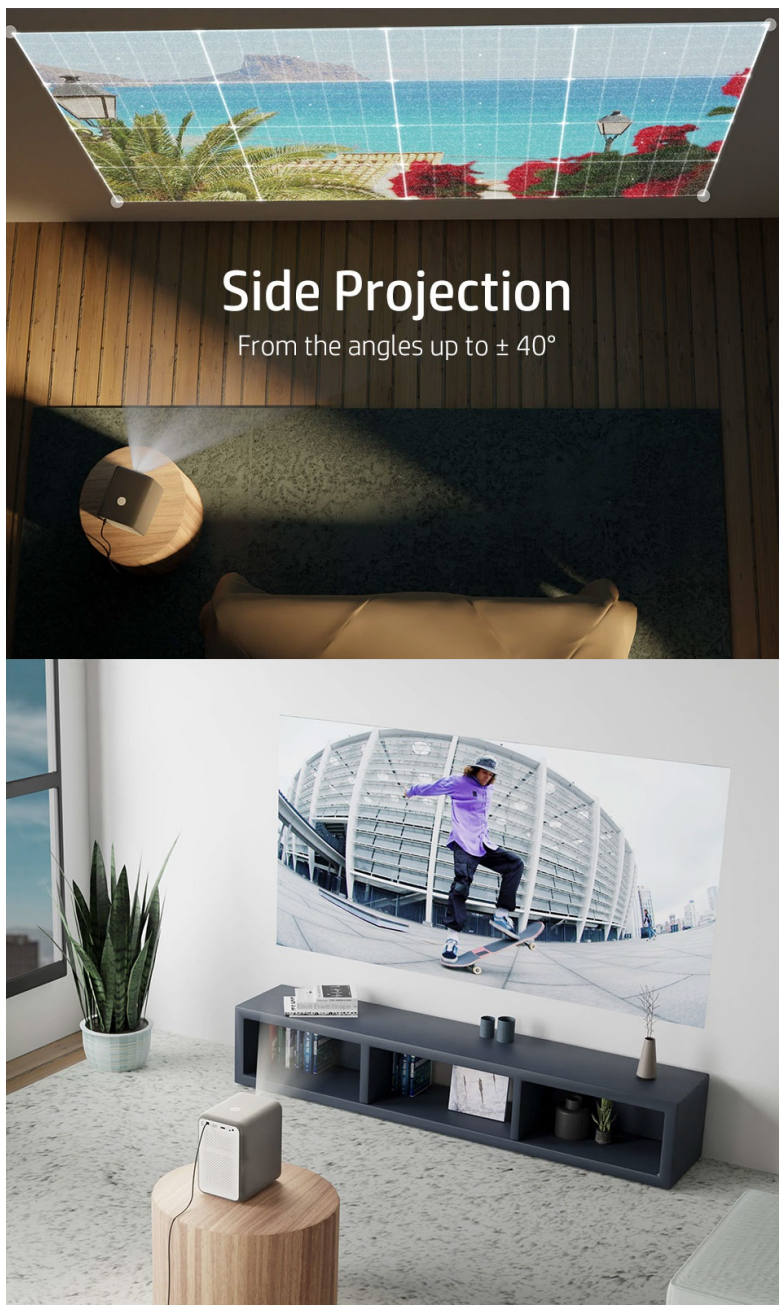

HP CC500

Full HD projektor HP CC500 vám zprostředkuje optimální požitek ze sledování v pohodlí domova. Kromě ostrého rozlišení **1920 × 1080** obrazových bodů disponuje také svítivostí **220 ANSI** lumenů a díky mimořádně elegantnímu designu jednoduše vpluje do každého interiéru. Objektiv s krátkou projekční vzdáleností umožňuje vytvořit až **100"** ostrý a jasný obraz na vzdálenost pouhých 2,5 metru. Ozvučení mají na starost integrované stereo **reproduktory** s celkovým výkonem 10 W. Pro přehrávání multimédií je přítomen **USB port**. Projektor obsahuje skrytou přihrádku s mini HDMI a USB konektorem pro instalaci příloženého Google 4K ATV donglu.

Součástí balení je **84" projekční plátno**, Google 4K ATV dongle a dálkové ovládání (včetně baterií).

ZÁKLADNÍ SPECIFIKACE

Systém projekce: LCD

Rozlišení: 1920 × 1080 px

Jas: 220 ANSI lumenů

Rozhraní: 1× HDMI, 1× interní mini HDMI + nabíjecí USB (pro TV dongle), 1× USB 2.0, 1× sluchátkový výstup

Barva: bílá-šedá

Hmotnost: 1,3 kg