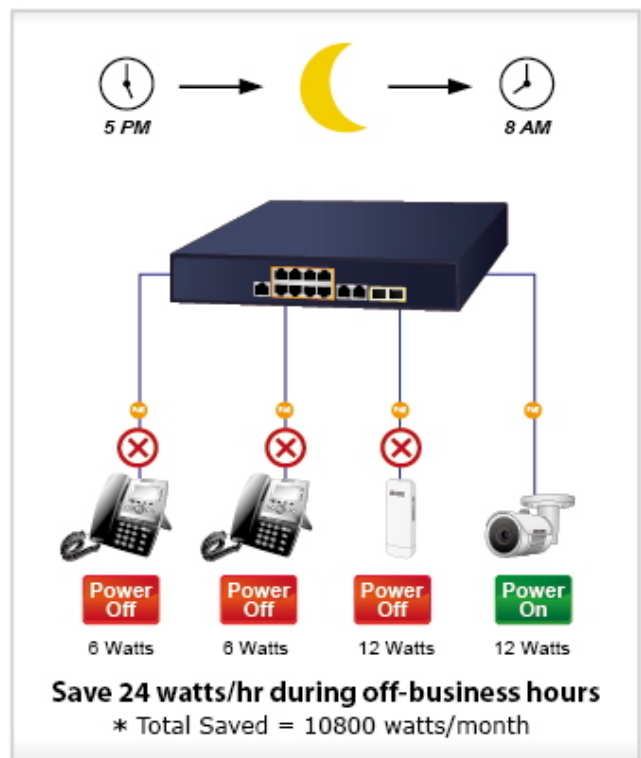

Automatically Reboot Every Friday 23:00

PoE
ON OFF ON

CPU/Buffer
Load 85%

CPU/Buffer
Load 10%

PoE PT Camera

1000BASE-T UTP with PoE

High Scalability & Best Security for Today's Wireless Networking Solution