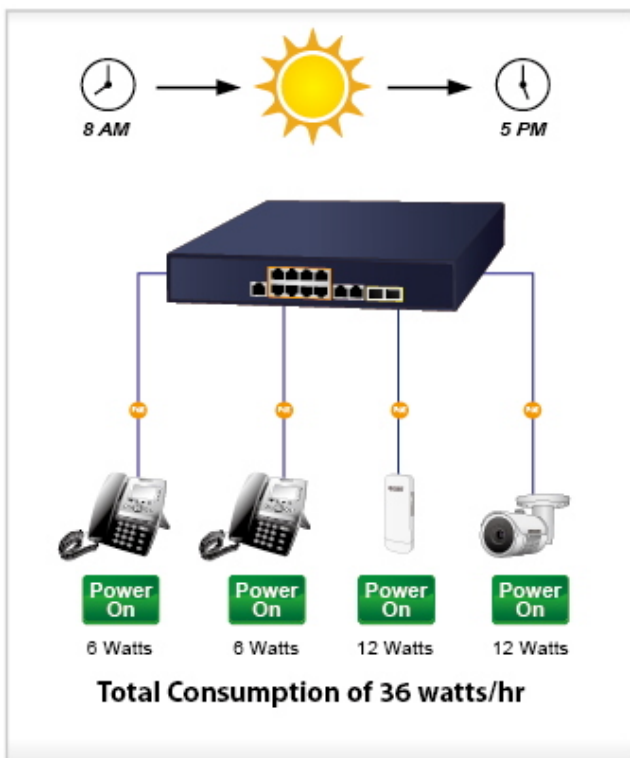

Automatically Reboot Every Friday 23:00

PoE
ON OFF ON

CPU/Buffer
Load 85%

CPU/Buffer
Load 10%

PoE PT Camera

1000BASE-T UTP with PoE

High Scalability & Best Security for Today's Wireless Networking Solution