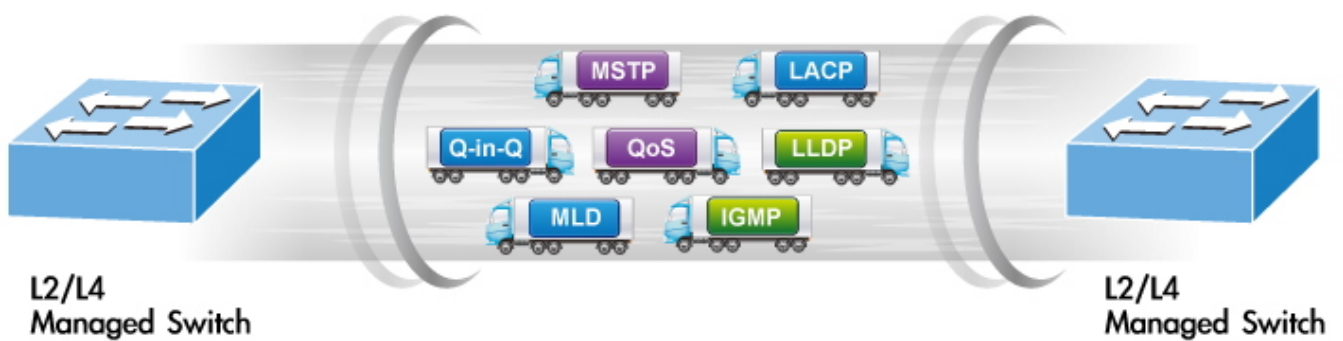

Automatically Reboot Every Friday 23:00

PoE
ON OFF ON

CPU/Buffer
Load 85%

CPU/Buffer
Load 10%

PoE PT Camera

1000BASE-T UTP with PoE

High Scalability & Best Security for Today's Wireless Networking Solution